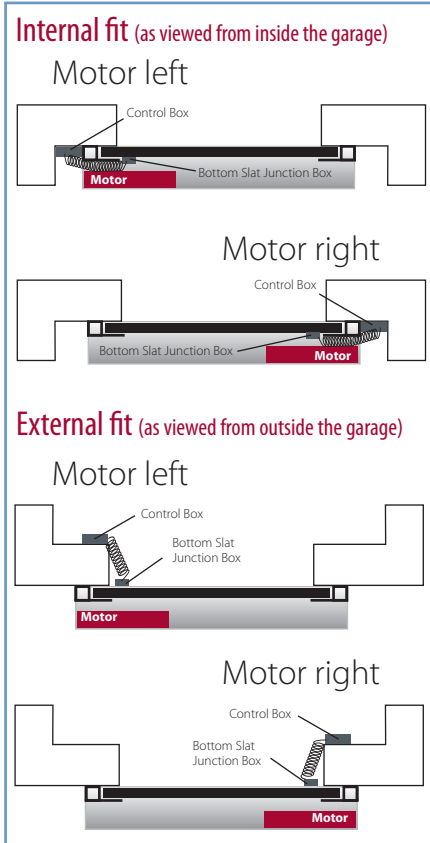

Guide size: *Ensure you make allowances for 100mm guides when surveying openings.

ThermaRoll 77: 70mm

 Secured by Design 100mm*

Guide size:

ThermaRoll 55: 66mm

(Only available with 66mm guide option)

Overrides

Lockable low level manual release for 205 or 300mm end plates

Lockable override cover for exterior mounted canopies. Not pre-installed (mounts to end plate)

Options:

- Keygo RTS 4-button remotes
- Smooove Origin RTS wall station with white frame
- Smooove 1RTS wall station black shine
- Radio Keypad 2 RTS external wireless keypad
- Wall mount reflective photo-eye kit
- Exterior Wired Key Switch - with Rollixo Control Unit & Safety Edge
- Exterior Wired Key Switch – Hold to Run (excludes Rollixo Control Unit & Safety Edge)
- Other