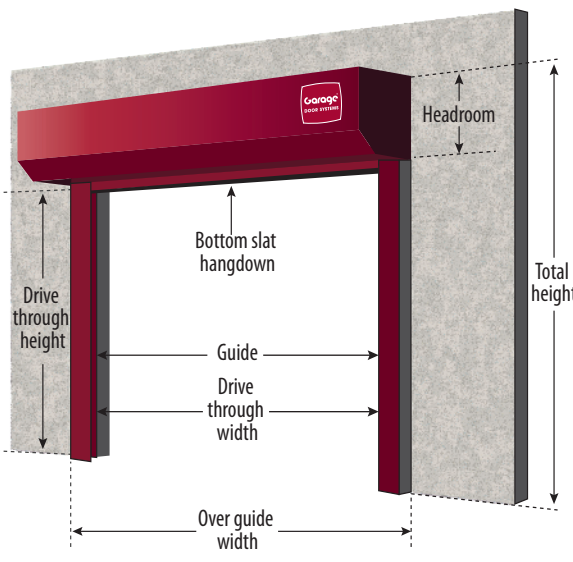

Guide size: *Ensure you make allowances for 100mm guides when surveying openings.

ThermaRoll 77: 70mm

 Secured by Design 100mm*

Guide size:

ThermaRoll 55: 66mm

(Only available with 66mm guide option)

Overrides

Lockable low level manual release for 205 or 300mm end plates

Lockable override cover for exterior mounted canopies. Not pre-installed (mounts to end plate)

Options:

- Keygo RTS 4-button remotes
- Smooove Origin RTS wall station with white frame
- Smooove 1RTS wall station black shine
- Radio Keypad 2 RTS external wireless keypad
- Wall mount reflective photo-eye kit
- Exterior Wired Key Switch - with Rollixo Control Unit & Safety Edge
- Exterior Wired Key Switch – Hold to Run (excludes Rollixo Control Unit & Safety Edge)
- Other